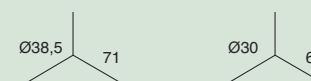

A _ €/bs. _ €/bs.
B _ €/bs. _ €/bs.

Ref. (Ø28) 4752**4 (Ø20) 4775**4

A _ €/bs. _ €/bs.
B _ €/bs. _ €/bs.

Suporte tecto duplo

1 un./ bolsa 1 un./ bolsa

Suporte tecto duplo 28-20 mm.

1 un./ bolsa

Terminal "Génova"