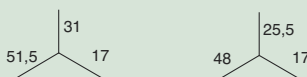

1 un./ bolsa 1 un./ bolsa